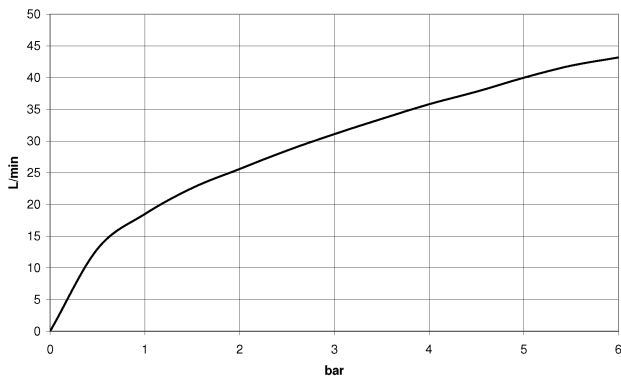

Bathtub - Tara.

Deck valve clockwise-closing hot or cold - polished chrome

Article number: 20 000 892-00

- 1-1/4" hole diameter
- Flange diameter 2-1/8"
- (ADA)

polished chrome

## Dimensional drawing

All dimensions in mm / inch = mm x 0,0394

Bathtub - Tara.  
Deck valve clockwise-closing hot or cold - polished chrome  
Article number: 20 000 892-00

### Flow rate chart