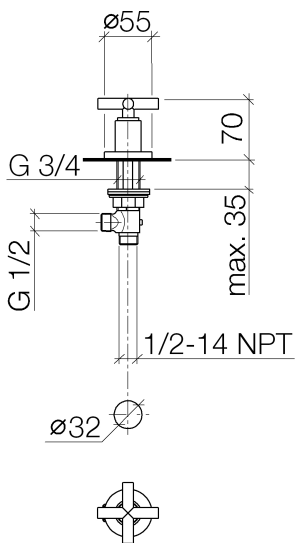

Bathtub - Tara.

Deck valve clockwise-closing hot or cold - polished chrome

Article number: 20 000 892-00

- 1-1/4" hole diameter
- Flange diameter 2-1/8"
- (ADA)

polished chrome

## Dimensional drawing

All dimensions in mm / inch = mm x 0,0394

Bathtub - Tara.  
Deck valve clockwise-closing hot or cold - polished chrome  
Article number: 20 000 892-00

### Flow rate chart

## Bathtub - Tara.

Deck valve clockwise-closing hot or cold - polished chrome

Article number: 20 000 892-00