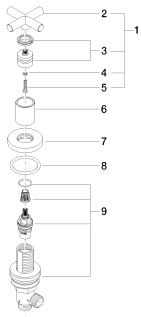

Number	Item Number	Designation	Number of units